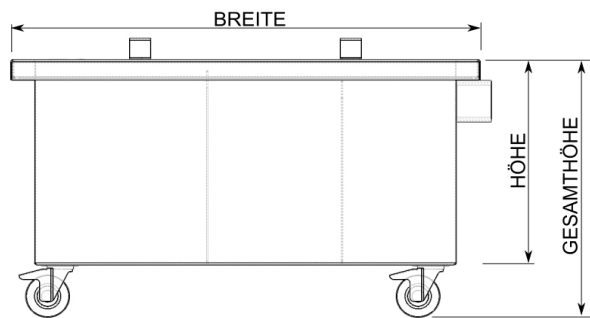

## made of Stainless Steel

Tjeerdsma Edelstahl

Attention: This is an exemplary illustration. It may not match your configuration! You can request a data sheet with a detailed sketch after ordering.

### Your Configuration:

Material AISI 304, material thickness 2 mm, surface brushed K240. All-round basin edge of 33 mm No lid, lateral drain (2 inch ), 3-chamber-system (2 cascade sheets).

Item number: SB-..

### Technische Daten

Material:	Stainless steel
Werkstofftyp:	AISI 304
Material thickness:	1,5 mm
Total dimensions (W x D x H):	x x 0 mm
Outer basin dimensions (W x D x H):	x x mm
Inner basin dimensions (W x D x H):	-66 x -66 x mm
Drain type:	
Lid:	No lid