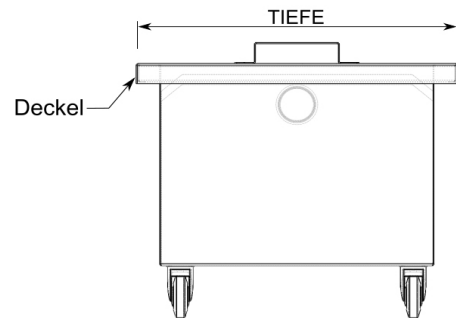

## made of Stainless Steel

Tjeerdsma Edelstahl

Attention: This is an exemplary illustration. It may not match your configuration! You can request a data sheet with a detailed sketch after ordering.

### Your Configuration:

Material AISI 304, material thickness 2 mm, surface brushed K240. All-round basin edge of 33 mm No lid, lateral drain (2 inch ), 3-chamber-system (2 cascade sheets).

Item number: SB-..

### Technische Daten

Material:	Stainless steel
Werkstofftyp:	AISI 304
Material thickness:	1,5 mm
Total dimensions (W x D x H):	x x 0 mm
Outer basin dimensions (W x D x H):	x x mm
Inner basin dimensions (W x D x H):	-66 x -66 x mm
Drain type:	
Lid:	No lid