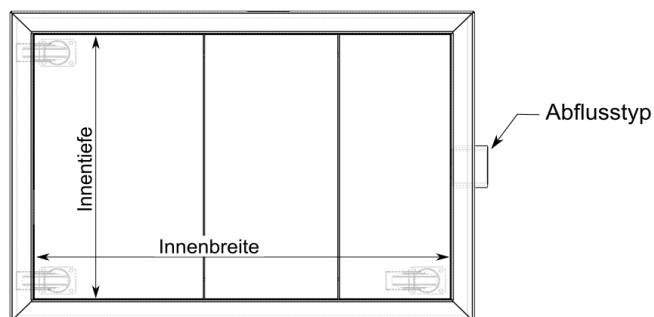

## made of Stainless Steel

Tjeerdsma Edelstahl

Attention: This is an exemplary illustration. It may not match your configuration! You can request a data sheet with a detailed sketch after ordering.

### Your Configuration:

Material AISI 304, material thickness 2 mm, surface brushed K240. All-round basin edge of 33 mm No lid, lateral drain (2 inch ), 3-chamber-system (2 cascade sheets).

Item number: SB-..

### Technische Daten

Material:	Stainless steel
Werkstofftyp:	AISI 304
Material thickness:	1,5 mm
Total dimensions (W x D x H):	x x 0 mm
Outer basin dimensions (W x D x H):	x x mm
Inner basin dimensions (W x D x H):	-66 x -66 x mm
Drain type:	
Lid:	No lid