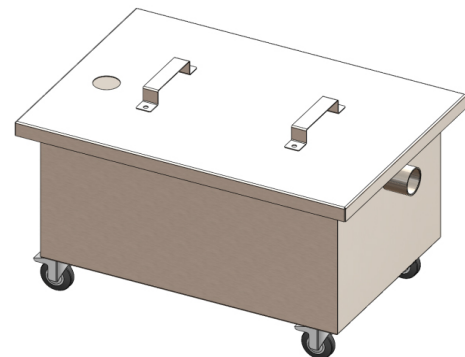

## made of Stainless Steel

Tjeerdsma Edelstahl

Attention: This is an exemplary illustration. It may not match your configuration! You can request a data sheet with a detailed sketch after ordering.

### Your Configuration:

Material AISI 304, material thickness 2 mm, surface brushed K240. All-round basin edge of 33 mm No lid, lateral drain (2 inch ), 3-chamber-system (2 cascade sheets).

Item number: SB-..

### Technische Daten

Material:	Stainless steel
Werkstofftyp:	AISI 304
Material thickness:	1,5 mm
Total dimensions (W x D x H):	x x 0 mm
Outer basin dimensions (W x D x H):	x x mm
Inner basin dimensions (W x D x H):	-66 x -66 x mm
Drain type:	
Lid:	No lid